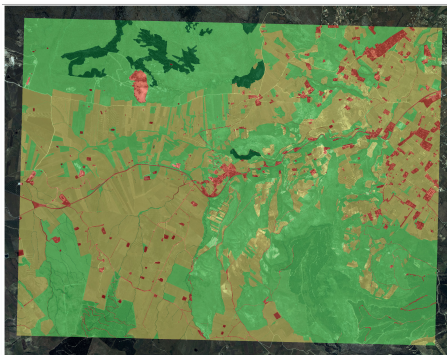

#1_FOTOINTERPRETAZIONE

#_tp_593140E.ecw

Legenda Eunis Code

- Fruit orchards
- Highly artificial coniferous plantations
- Intensive unmixed crops
- Mediterranean xeric grassland
- Oleander, chaste tree and tamarisk galleries
- Olive groves
- Urban and suburban industrial and commercial sites still in active use
- Vineyards
- Buildings of cities, towns and villages
- Arable land with unmixed crops grown by low-intensity agricultural methods
- Permanent non tidal, smooth-flowing, watercourses
- Recently abandoned above-ground spaces of extractive industrial sites
- Mediterranean tall-grass and wormwood steppes
- Diss-dominated garrigues
- Southern Italian holm-oak forests
- Maquis
- Citrus orchards
- Diss-dominated garrigues
- Road networks

#2_ANALISI DEI LIVELLI DI NATURALITA'

- LEGENDA NATURALITA'**
- Sistema Artificiale
 - Sistema Agricolo
 - Sistema Semi-naturale
 - Sistema ad alta naturalità

#3_TABELLE E GRAFICI DI EXCEL

#4_METODOLOGIA GIS