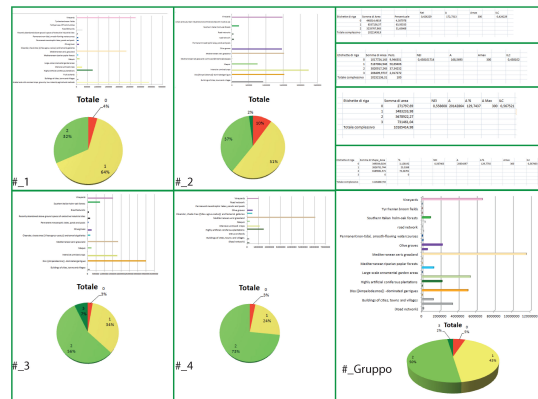

#1_FOTOINTERPRETAZIONE

#_tp_593140E.ecw

Legenda Eunis Code

- Fruit orchards
- Highly artificial coniferous plantations
- Intensive unmixed crops
- Mediterranean xeric grassland
- Oleander, chaste tree and tamarisk galleries
- Olive groves
- Urban and suburban industrial and commercial sites still in active use
- Vineyards
- Buildings of cities, towns and villages
- Arable land with unmixed crops grown by low-intensity agricultural methods
- Permanent non tidal, smooth-flowing, watercourses
- Recently abandoned above-ground spaces of extractive industrial sites
- Mediterranean tall-grass and wormwood steppes
- Diss-dominated garrigues
- Southern Italian holm-oak forests
- Maquis
- Citrus orchards
- Diss-dominated garrigues
- Road networks

#2_ANALISI DEI LIVELLI DI NATURALITA'

- LEGENDA NATURALITA'**
- Sistema Artificiale
 - Sistema Agricolo
 - Sistema Semi-naturale
 - Sistema ad alta naturalità

#3_TABELLE E GRAFICI DI EXCEL

#4_METODOLOGIA GIS