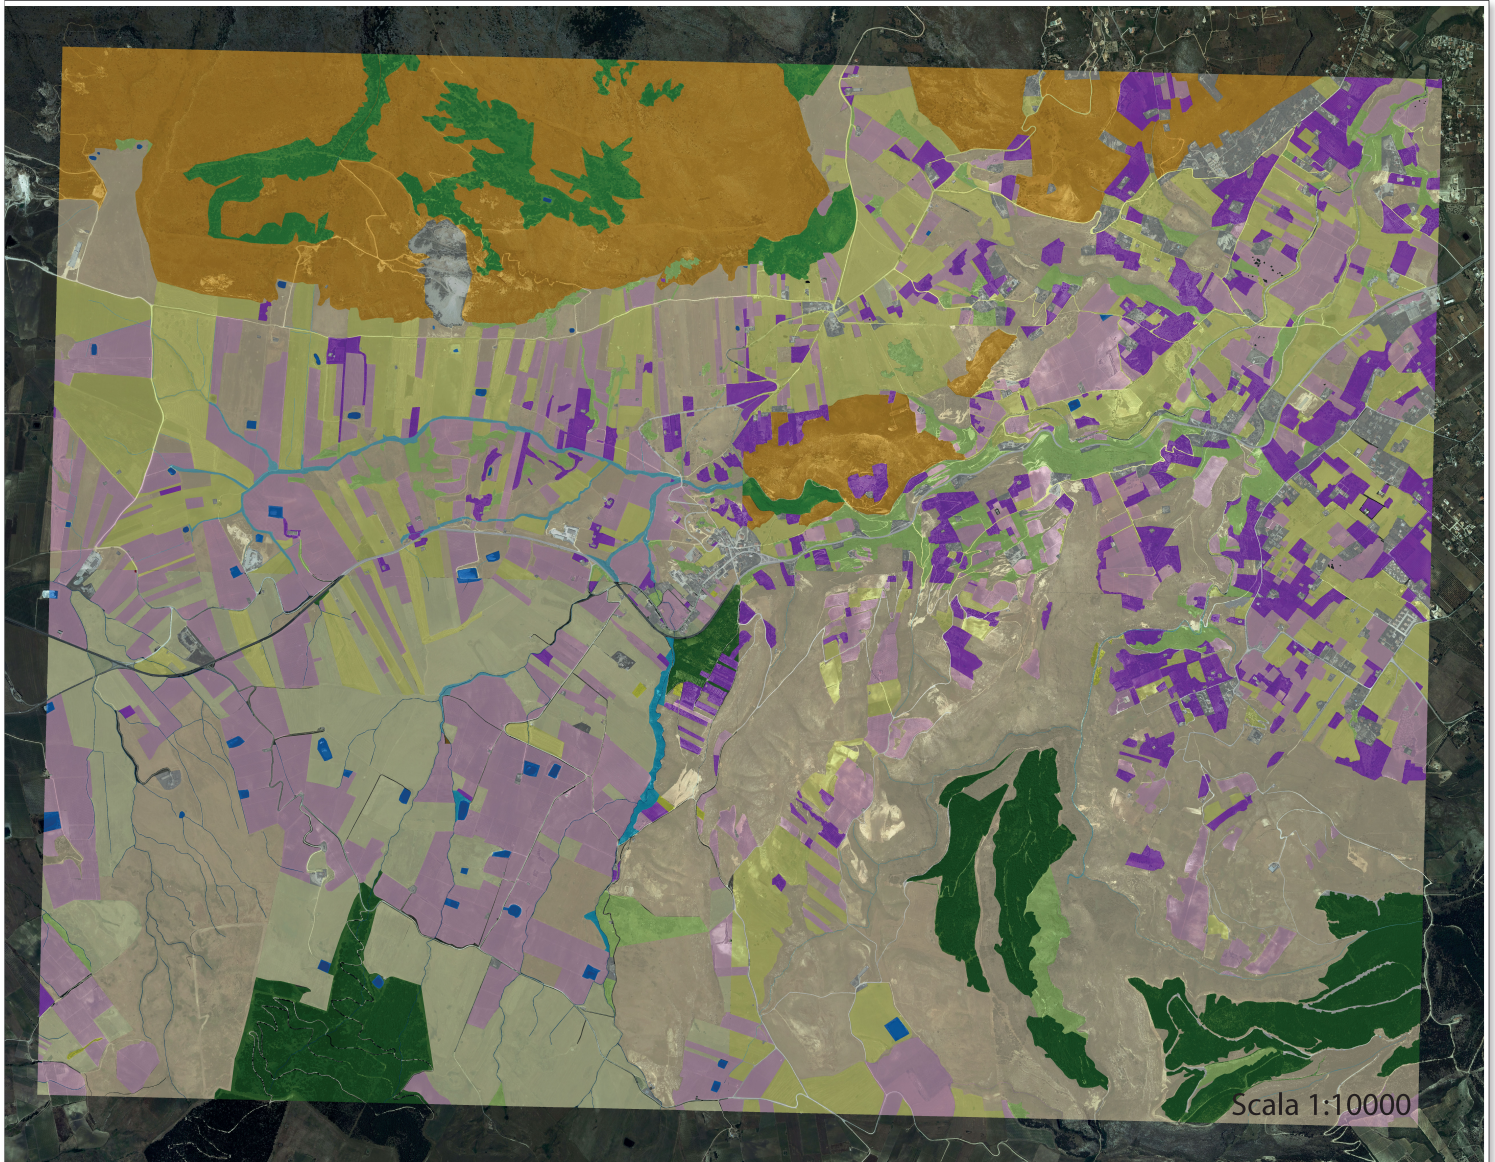

#1_FOTOINTERPRETAZIONE

#_tp_593140E.ecw

Legenda Eunis Code

- Fruit orchards
- Highly artificial coniferous plantations
- Intensive unmixed crops
- Mediterranean xeric grassland
- Oleander, chaste tree and tamarisk galleries
- Olive groves
- Urban and suburban industrial and commercial sites still in active use
- Vineyards
- Buildings of cities, towns and villages
- Arable land with unmixed crops grown by low-intensity agricultural methods
- Permanent non tidal, smooth-flowing, watercourses
- Recently abandoned above-ground spaces of extractive industrial sites
- Mediterranean tall-grass and wormwood steppes
- Diss-dominated garrigues
- Southern Italian holm-oak forests
- Maquis
- Citrus orchards
- Diss-dominated garrigues
- Road networks

#2_ANALISI DEI LIVELLI DI NATURALITA'

- LEGENDA NATURALITA'**
- Sistema Artificiale
 - Sistema Agricolo
 - Sistema Semi-naturale
 - Sistema ad alta naturalità

#3_TABELLE E GRAFICI DI EXCEL

#4_METODOLOGIA GIS